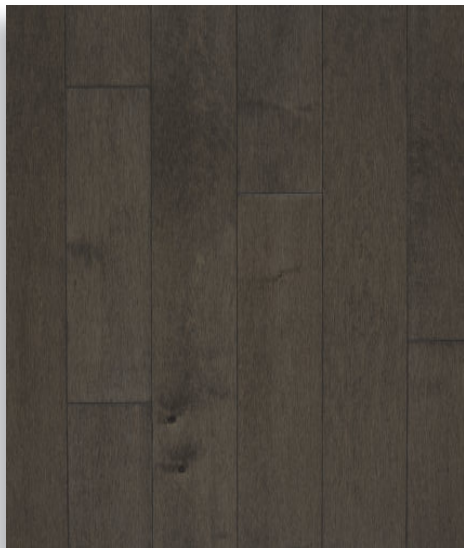

PRO SERIES Red Oak & Maple

Solid 3/4" Hardwood Flooring. Available in 2 1/4" & 3 1/4" Widths

NEW Pro Series designed
exclusively for installation
professionals.

As with all solid Maine Traditions Hardwood Flooring products, the Pro Series is equipped with our patented TEMAVI profile milled to incomparably close tolerance, ensuring a more uniform surface, reduced waste, and fool-proof ease of assembly. Request a demonstration from your sales representative.

TEMAVI It's a re-invention
of the traditional old
tongue & groove joint...

Red Oak PRO

Clear

Hard Maple PRO

Clear

Hard Maple PRO

Hazelnut Stain

Hard Maple PRO

Sierra Stain

Hard Maple PRO

Canyon Stain

Red Oak PRO

Savannah Stain

Red Oak PRO

Butterscotch Stain

Red Oak PRO